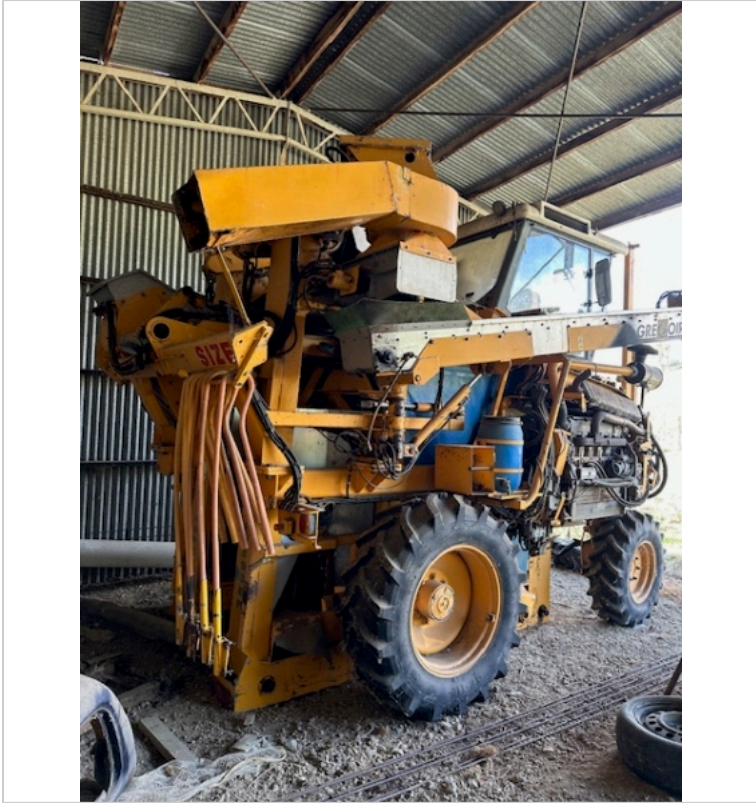

1999 GREGOIRE GRAPE HARVESTER G117SD

1999 Gregoire grape harvester G117SD, runs ok, does require repairs to the hydraulics. Sold as is. For more information, contact Brad 0409138830.

PRODUCT DETAILS

Make	Gregoire
Model	G117SD
Year	1999
VIN	VF9G117SD00509001