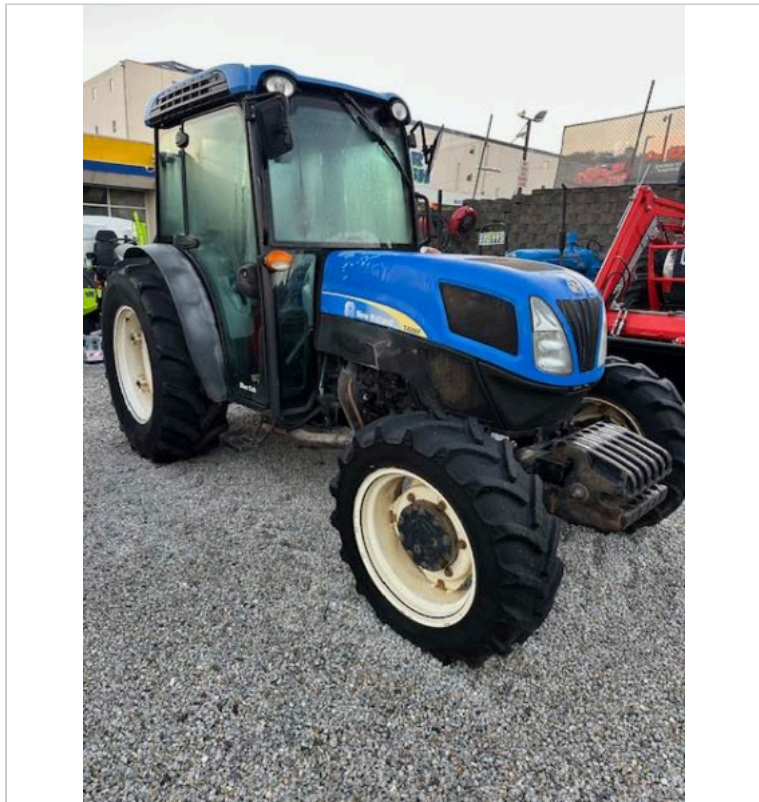

2010 NEW HOLLAND T4050F

Vineyard tractor, good condition. 8136 hours.

PRODUCT DETAILS

Make	New Holland
Model	T4050F
Year	2010
Loader	No

DISCLAIMER

The material and information contained on this website is for general information purposes only. You should not rely upon the material or information on the website as a basis for making business, legal, or any other decisions. Whilst we endeavour to keep the information up to date and correct, Agpower makes no representations or warranties of any kind, express or implied about the completeness, accuracy, reliability, suitability, or availability with respect to the website or the information, products, services, or related graphics contained on the website for any purpose. Any reliance you place on such material is therefore strictly at your own risk.