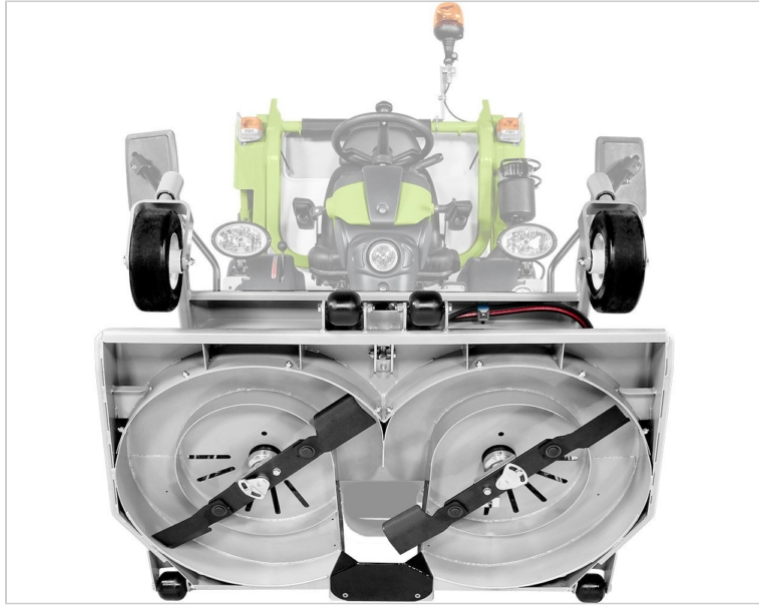

GRILLO CUTTING DECK 132 CM WITH COLLECTION AND MULCHING KIT

to be applied on FD 13.09 Stage5 4WD

PRODUCT DETAILS

Brand	Grillo
Part No.	9M4211
Weight	190kg
SKU	GRILLO-9M4211

DISCLAIMER

The material and information contained on this website is for general information purposes only. You should not rely upon the material or information on the website as a basis for making business, legal, or any other decisions. Whilst we endeavour to keep the information up to date and correct, Agpower makes no representations or warranties of any kind, express or implied about the completeness, accuracy, reliability, suitability, or availability with respect to the website or the information, products, services, or related graphics contained on the website for any purpose. Any reliance you place on such material is therefore strictly at your own risk.