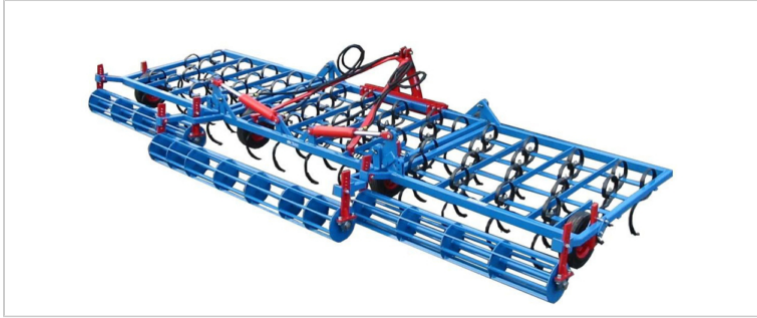

## JBI S-TINE CULTIVATOR HYDRAULIC FOLDING MODEL

The "S" Tine cultivators are most commonly used for secondary cultivation, although they can be used for primary cultivation in lighter soils. The factors which determine which cultivator one should purchase are the conditions of the soil, the horsepower of the tractor and, most importantly, what ones objectives are. For example, are we turning the soil over to plant a crop or do we just wish to aerate an old pasture. All cultivators have the option of a wheel kit for depth control, and in the case of the "S" Tine cultivator, a crumbler is also available for controlling depth and levelling out clumps and clods. All machines have reversible points and all spare parts are available from the manufacturer. 5.4m overall working width folds up to 3.5m transport width. Other sizes can be made to order.

### PRODUCT DETAILS

<b>Make</b>	John Berends Implements
<b>Model</b>	0319
<b>No. Tines</b>	54
<b>Tine Size</b>	32 x 10mm
<b>Overall Width</b>	5500mm
<b>Frame Size</b>	50 x 12mm flat
<b>SKU</b>	JBI-62

## PRODUCT DESCRIPTION

- Working width 5.4m
- Fitted with 54 tines, 100mm centres
- Fitted with crumbler for a superior finish
- Transport with when folded 3.5m