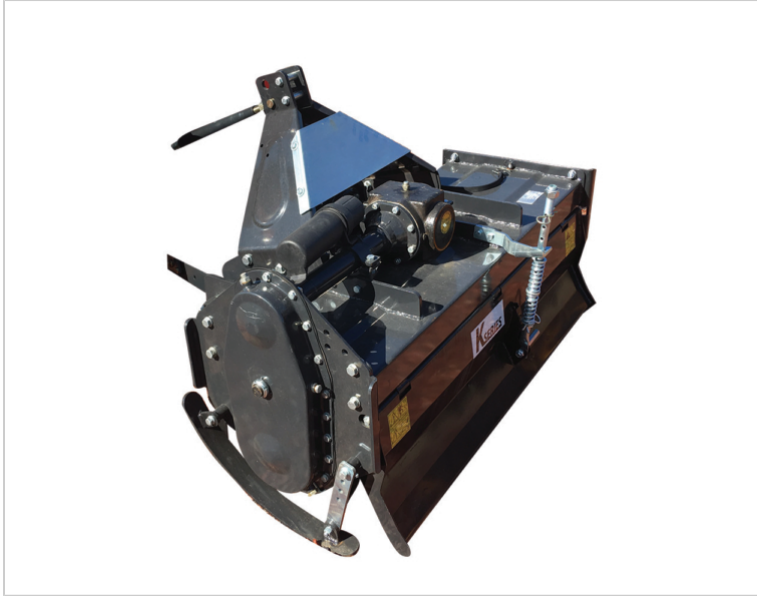

KIOTI ROTARY HOE - 1.05M

- 1.04m cutting width
- Up to 140mm tilage depth
- 30 Blades
- 1250mm L x 800mm W x 700mm H
- 265Kg Weight
- Minimum Hp requirement 21 HP

PRODUCT DETAILS

Make	Kioti
Model	IGN-105
Cutting Width	1040mm
Dimensions	125L x 80W x 70H cm
Weight	265kg
SKU	KI-IGN-105