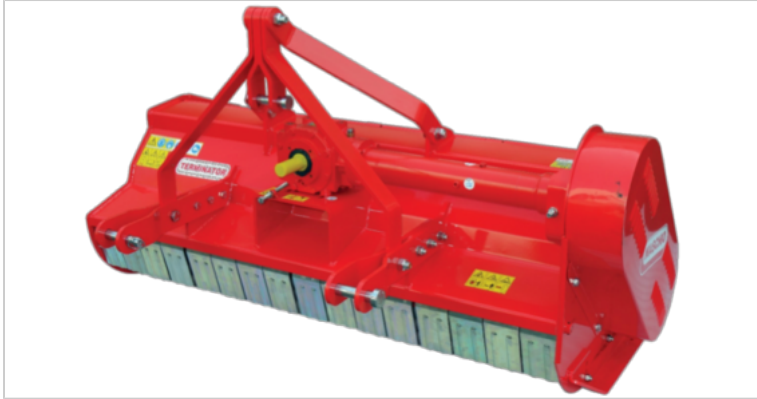

## MASCHIO GASPARDO MULCHER - TERMINATOR 200

Residue mulching is a very important and somewhat tricky phase as it enhances subsequent decomposition processes, helping residues break down into organic matter. The MULCHERS range, catering to the small and large scale needs of farms and farmers, is a winning solution for dealing with grass, brush, crop residue and prunings. Every MASCHIO GASPARDO machine - from the lightest, compact models to the heavy-duty high-performance workhorses - is the product of the experience we have gained over the years. Reliability and high quality are the result of continuous innovation and ongoing research.

### PRODUCT DETAILS

<b>Make</b>	Maschio Gaspardo
<b>Model</b>	TERMINATOR-200
<b>Working Width</b>	1920mm
<b>Overall Width</b>	2120mm
<b>Tractor HP</b>	65-100hp
<b>Weight</b>	515kg
<b>SKU</b>	MG-TERMINATOR-200

### Mulching Chamber

The mulching chamber of the Terminator has been designed for most efficient mulching of sugarcane trash, cereal crop residue, cotton plants and orchard trimmings.

The size of the chambers has been optimised in order to attain highest mulching quality, considering the volume of residue generated by target crops.