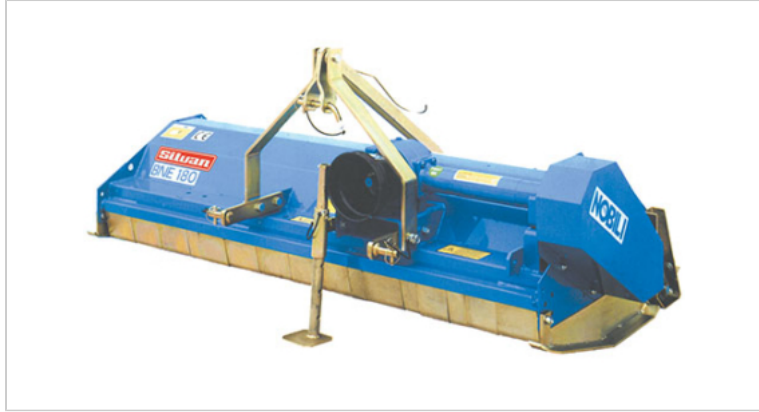

NOBILI MULCHER - BNE

Best suited to medium horsepower tractors up to 95HP for grass and light prunings with cutting height maintained by the rear roller.

PRODUCT DETAILS

Make	Nobili
Model	BNE120/01-F, BNE150/01-F, BNE180/01-F, BNE210/01-F
Weight	350kg, 370kg, 390kg, 410kg
Connection Type	Linkage
Working Width	1240MM, 1520MM, 1810mm
Dimensions	750 x 1430 x 420mm, 750 x 1720 x 420mm, 750 x 2000 x 420mm, 750 x 2280 x 420mm
Min. PTO Output	40-95hp
Drive Line	heavy duty oil bath gearbox with overrun clutch, PTO drive shaft with durable safety cover, taper locked pulleys and electronically balanced rotor.
SKU	HULSTER-CASTOR