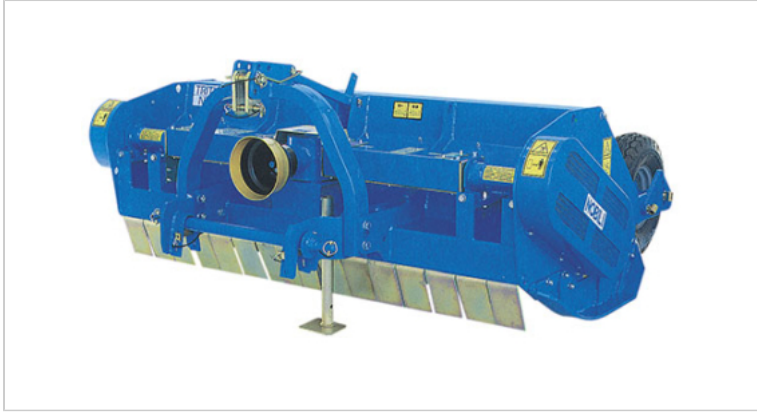

NOBILI MULCHER - NK

The Nobile NK mulcher is a heavy duty machine suitable for the most demanding residue mulching tasks, including row crop stubble. The RM8 is a centrally mounted unit with a hinged adjustable tailboard and rotor with spiral pattern blades. Height control is maintained by adjustable semi-swivel wheels. The units are fitted with an inner wear plate.

PRODUCT DETAILS

Make	Nobili
Model	NK7/012
Weight	1580kg
Connection Type	Linkage
Working Width	2140mm
Dimensions	900 x 2527 x 1060mm
Min. PTO Output	100-190hp
Drive Line	heavy duty oil bath gearbox with in-built over run clutch, PTO drive shaft with durable safety cover, taper locked pulleys and electronically balanced rotor. NK7 is dual drive (driven from both ends).
SKU	NOBILI-BK