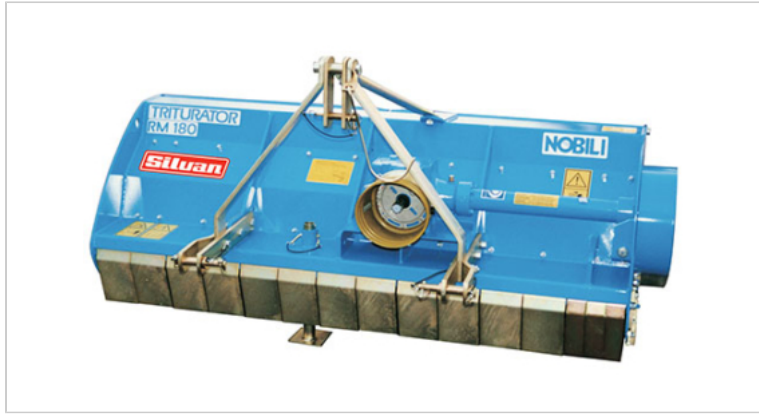

NOBILI MULCHER - RM II

The Nobile RM II series mulchers are a robust and versatile machine with a helical blade pattern for a lower power requirement. The RM II is fitted with an opening tailboard, life greased bearings and a mulching bar to produce a fine mulch. Height control is maintained by adjustable skids. Note: Images shown are the RM180/012 model.

PRODUCT DETAILS

Make	Nobile
Model	RM155/01, RM180/012, RM211/012
Weight	690kg, 730kg, 775kg
Connection Type	Linkage
Working Width	1536mm, 1808mm, 2076mm
Dimensions	1310 x 1780 x 740mm, 1325 x 2055 x 800mm, 1325 x 2320 x 800mm
Min. PTO Output	50-100hp, 60-130hp, 70-130hp
Drive Line	heavy duty oil bath gearbox with over running clutch, PTO drive shaft with durable safety cover, taper locked pulleys and electronically balanced rotor.
SKU	NOBILI-BP