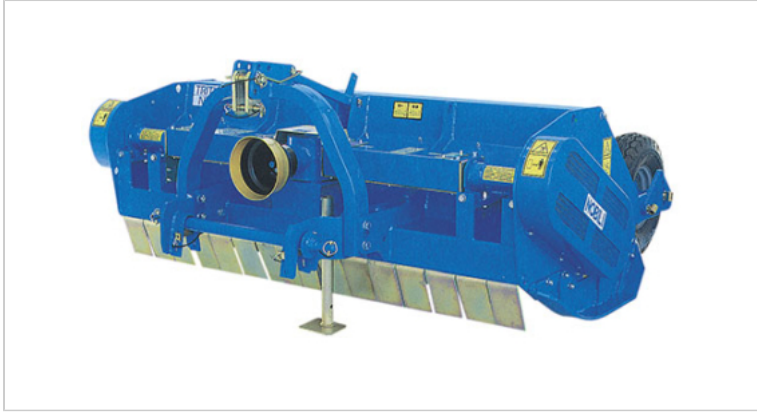

NOBILI MULCHER - RM8

The Nobile RM8 mulcher is a heavy duty machine suitable for the most demanding residue mulching tasks, including row crop stubble. The RM8 is a centrally mounted unit with a hinged adjustable tailboard and rotor with spiral pattern blades. Height control is maintained by adjustable semi-swivel wheels. The units are fitted with an inner wear plate.

PRODUCT DETAILS

Make	Nobili
Model	RM8/012
Weight	1300kg
Connection Type	Linkage
Working Width	2360mm
Dimensions	900 x 2647 x 1600mm
Min. PTO Output	100-190hp
Drive Line	heavy duty oil bath gearbox with in-built over run clutch, PTO drive shaft with durable safety cover, taper locked pulleys and electronically balanced rotor. NK7 is dual drive (driven from both ends).
SKU	NOBILI-RM