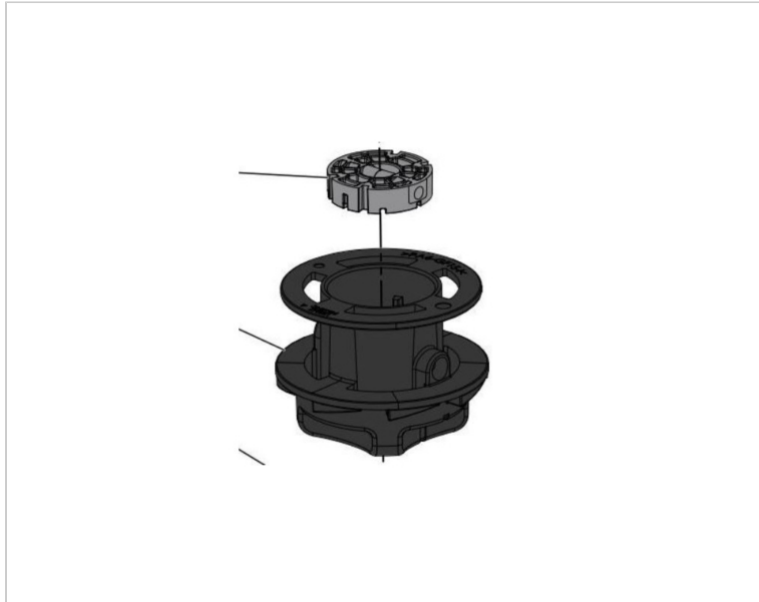

PELLENC EXCELION ALPHA CUT/TAP CUT 2 REEL

Internal Line reel with steel bump

PRODUCT DETAILS

Brand	Pellenc
Part No.	138009
SKU	138009

DISCLAIMER

The material and information contained on this website is for general information purposes only. You should not rely upon the material or information on the website as a basis for making business, legal, or any other decisions. Whilst we endeavour to keep the information up to date and correct, Agpower makes no representations or warranties of any kind, express or implied about the completeness, accuracy, reliability, suitability, or availability with respect to the website or the information, products, services, or related graphics contained on the website for any purpose. Any reliance you place on such material is therefore strictly at your own risk.