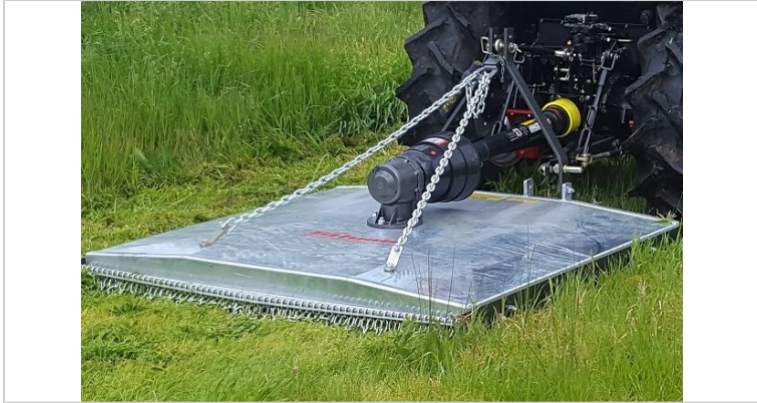

## SILVAN 108 SERIES GALVANISED SLASHER

Australian made medium duty slasher ideally suited to clearing paddocks, fields and private roadsides where general cutting is required with a medium HP tractor.

### PRODUCT DETAILS

|                        |  |
|------------------------|--|
| <b>Make</b>            | Silvan   |
| <b>Model</b>           | 108RS6   |
| <b>Connection Type</b> | Linkage  |
| <b>Weight</b>          | 397kg  |
| <b>Cutting Width</b>   | 1524mm, 1829mm   |
| <b>Mounting</b>        | Cat I & II TPL attachment with offset or center mount. |
| <b>Min. PTO Output</b> | 75hp   |
| <b>SKU</b>             | SILVAN-12  |

#### Features:

- 5' and 6' Cutting widths.
- Construction: 5mm top deck plate, downfolds on each side, steel understructure.
- Gearbox: 75HP, 540RPM, 1:1.93 ratio.
- PTO Shaft Rating: 75HP, series 6 with integral clutch.
- Head Stock: Collapsible floating hitch.
- Clutch: 8in 2 plate friction clutch.
- Finish: Long lasting galvanized top deck.
- Skids: Adjustable from 20 - 80mm cutting height.
- Blades: 3 leaf rotor bar with hardened bushes and 2 Boron twist lift blades.
- Safety Guards: Front and rear chain guards.