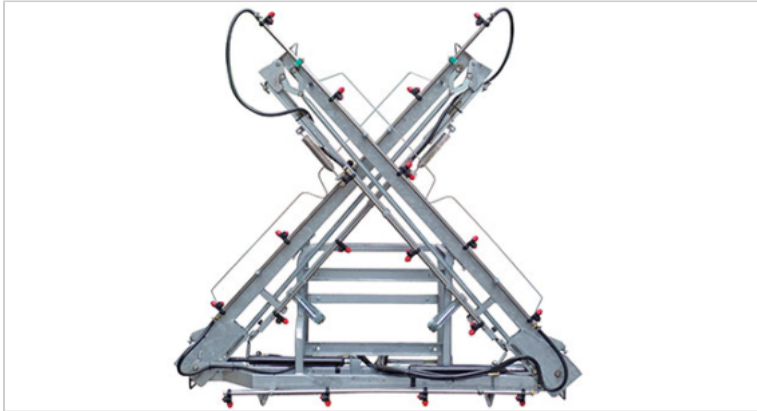

# SILVAN 10M HD DEVIL BOOM WITH HYDRAULIC FOLD & SELF LEVELLING

## PRODUCT DETAILS

<b>Make</b>	Silvan
<b>Model</b>	032-32D
<b>Weight</b>	200kg
<b>SKU</b>	SILVAN-032-32D

## PRODUCT DESCRIPTION

Construction: Fully galvanised high-tensile steel truss-section frame.

Nozzles: Non-drip nozzle holders, supplied with air induction nozzles and nozzle strainers.

Boom Adjustment: Two independent hydraulic rams. (Folding requires 2 sets of tractor remotes). Spring loaded breakback of outer arm.

Hydraulic boom tilt adjustment available on HD Devil booms in lieu of self levelling (requires an extra set of tractor remotes).