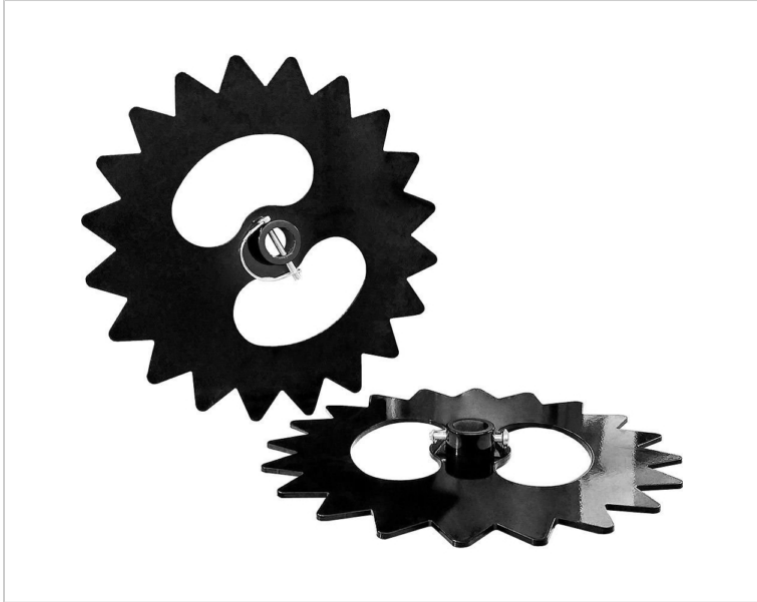

GRILLO STEEL ANTI-DRIFT TOOTHED DISCS

The steel anti-drift toothed discs flanked to the tractor wheels guarantee greater grip on slippery and steep slopes.

The assembly of the discs is quick and can be done on site using a cotter pin.

PRODUCT DETAILS

Brand	Grillo
Part No.	921311
Weight	12kg
SKU	GRILLO-921311

PRODUCT DESCRIPTION

Applicable on CL 62M

DISCLAIMER

The material and information contained on this website is for general information purposes only. You should not rely upon the material or information on the website as a basis for making business, legal, or any other decisions. Whilst we endeavour to keep the information up to date and correct, Agpower makes no representations or warranties of any kind, express or implied about the completeness, accuracy, reliability, suitability, or availability with respect to the website or the information, products, services, or related graphics contained on the website for any purpose. Any reliance you place on such material is therefore strictly at your own risk.