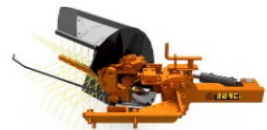

ECOLOGY - AD

Between-Row Mowers

Power (HP): 40 - 120

Working width (CM) : -

Weight (Kg): -