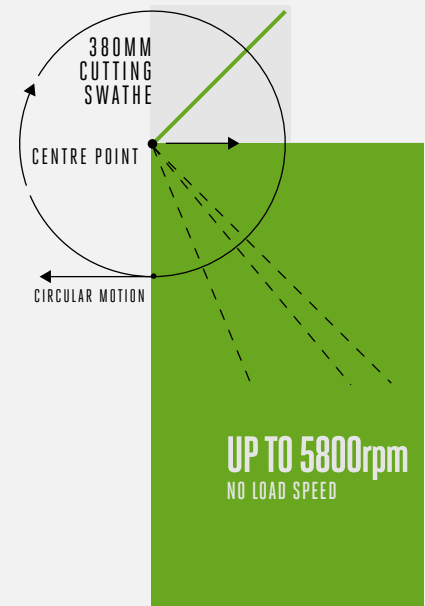

Commercial series – same compatibility

EGO is a name you can rely on. With a history of cordless power innovation, we know the ability to mix and match batteries, backpacks, harnesses and tools is vital. This level of complete flexibility continues with the commercial series.