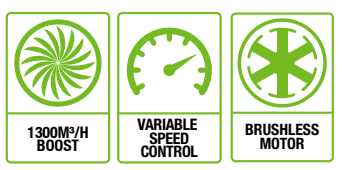

ARC LITHIUM 56V

5 YEAR TOOL Warranty
3 YEAR BATTERY Warranty

LB5300E - SKIN BLOWER ONLY
LB5302E - KIT BLOWER WITH 2.5Ah BATTERY & CHARGER

BLOWER
Variable speed setting, large blower tube, up to 900m³/h output in Turbo Boost mode

LB6500E - SKIN BLOWER ONLY
LB6504E - KIT BLOWER WITH 5.0Ah BATTERY & RAPID CHARGER

BLOWER
Variable speed setting, large blower tube, up to 1105m³/h output in Turbo Boost mode

LB7650E - SKIN BLOWER ONLY
LB7654E-2 - KIT BLOWER WITH 2x5.0Ah BATTERY & RAPID CHARGER

BLOWER
Variable speed thumb selector for added airflow control with single handed use, 1,300m³/h output in Turbo Boost – by far the industry's most powerful handheld blower, outperforms even the leading petrol-powered blowers.

NEW FOR 2022