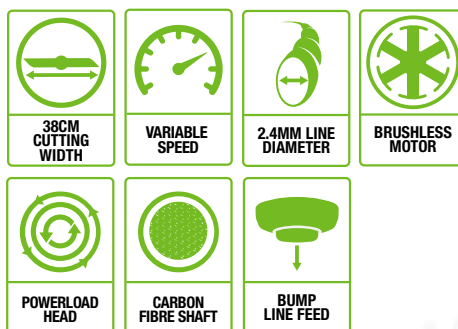

38cm POWERLOAD LINE TRIMMER

Variable speed, larger 38cm cutting swath with industry 1st powerload head, strong and durable carbon fibre shaft