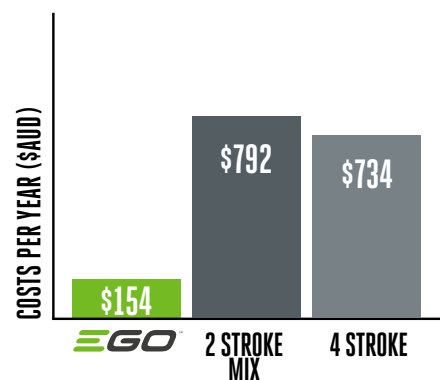

All estimated calculations based on a commercial 4 hour use per day and a 20 day working month. Does not take into account service costs.

EGO calculations based on daily use of an EGO Power+ Mower with a 7.5Ah Battery charged on a 550W Rapid Charger.

* Cost of fuel based on published Australian AVG cents per litre. Source: Australian Institute of Petroleum.

** Cost of oil based on 4L purchase and 25:1 mix ratio.

^ Cost of oil based on 4L purchase, 500ml oil well and 50 hour oil change.

~ Cost of charging based on AVG kWh pricing in Australia 2020. Source: Australian Energy Market Commission.

Note: Whilst all care has been taken to ensure data in the above calculations is accurate, figures and calculations presented are intended as a guide only and should not be treated as authoritative.

New Zealand savings calculations may differ based on fuel and oil costs.