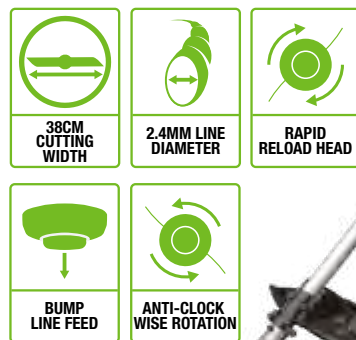

STA1500
LINE TRIMMER ATTACHMENT

This attachment is packed with features to save you time and help you work safely, quickly and efficiently