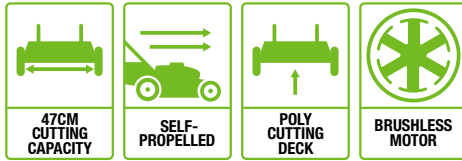

47cm MOWER

Self-propelled mower with a 47cm cutting capacity, brushless motor and 55L collection bag

SKIN CODE	LM1700E					LM1700E-SP					LM1900E-SP				
CUTTING CAPACITY	42cm					42cm					47cm				
SELF-PROPELLED SPEED	No					0.5-1.4m/s (1.8-5.0km/h)					0.6-1.4m/s (2.2-5.0km/h)				
CUTTING DECK MATERIAL	Poly					Poly					Poly				
RUN TIME*	BATTERY SIZE					BATTERY SIZE					BATTERY SIZE				
	2.5Ah	5.0Ah	7.5Ah	10.0Ah	12.0Ah	2.5Ah	5.0Ah	7.5Ah	10.0Ah	12.0Ah	2.5Ah	5.0Ah	7.5Ah	10.0Ah	12.0Ah
	Up to 20 mins	Up to 40 mins	Up to 55 mins	Up to 75 mins	Up to 90 mins	Up to 15 mins	Up to 35 mins	Up to 50 mins	Up to 70 mins	Up to 80 mins	N/A	Up to 35 mins	Up to 50 mins	Up to 70 mins	Up to 80 mins
CUTTING SPEED CONTROL	Constant Speed					Constant Speed					Constant Speed				
NO LOAD SPEED	3,000rpm					3,000rpm					3,000rpm				
CUT HEIGHT SETTINGS	20/27/35/45/58/70/80mm					20/27/35/45/58/70/80mm					20/27/35/45/ 58/70/80mm				
HANDLE HEIGHTS	Three - user adjustable					Three - user adjustable					Three - user adjustable				
REAR COLLECTION	55L					55L					55L				
FUNCTIONS	Mulch, collect					Mulch, collect					Mulch, collect				
NOISE RATING (LwA)	92dB(A)					95dB(A)					94dB(A)				
VERTICAL STORAGE	Yes					Yes					Yes				
WEIGHT WITHOUT BATTERY	22kg					25kg					25kg				
MOTOR TYPE	Brushless					Brushless					Brushless				

*Run time may vary and depend on the battery used, charge level of battery, condition of grass, and user's operation technique.
*Kit includes charger and highlighted battery.