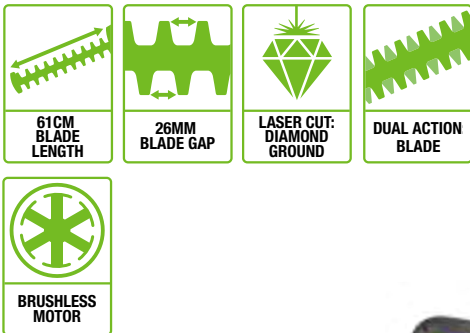

HT2410E - SKIN
HEDGE TRIMMER ONLY

HT2411E - KIT
HEDGE TRIMMER WITH 2.5Ah
BATTERY & CHARGER

61cm HEDGE TRIMMER

Single speed 61cm blade length,
26mm blade gap with single knife-edge
cutting action