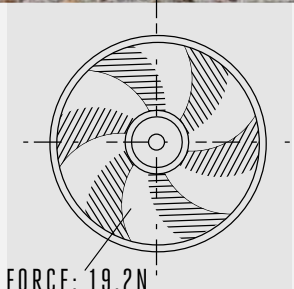

OUTPowers PETROL POWERED BLOWERS

Setting a new standard for blowers, the LBX6000 is the most powerful handheld blower on the market. Delivering more blowing time, more comfort and more power than petrol.

With the ability to blow over 1014m³ of air per hour on Boost mode, the leaves and the competition don't stand a chance.