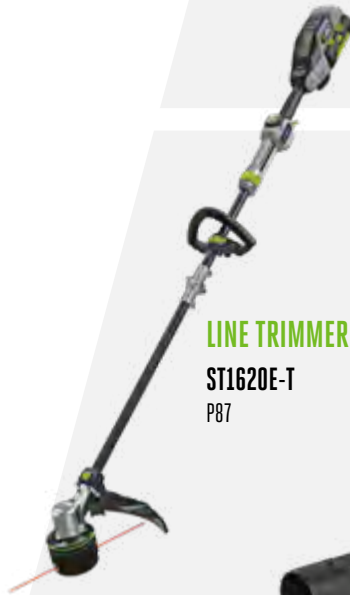

MULTI-PORT CHARGING CASE

CHU6002E
P24-25

LINE TRIMMER

ST1620E-T
P87