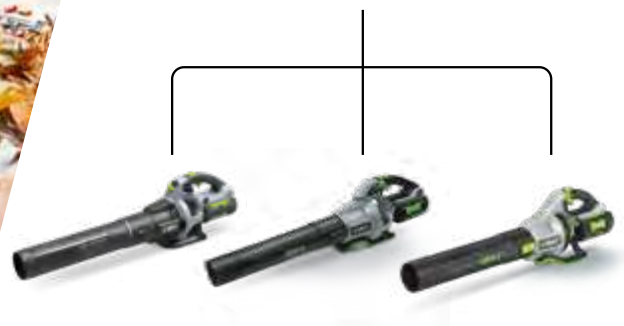

Gutter cleaner easily attaches to EGO blower to avoid using a ladder or climbing on the roof to clean your gutters.