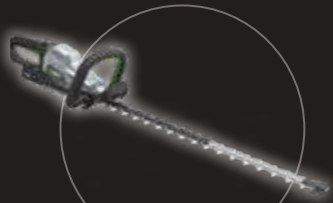

EGO POWER® COMMERCIAL HEDGE TRIMMER