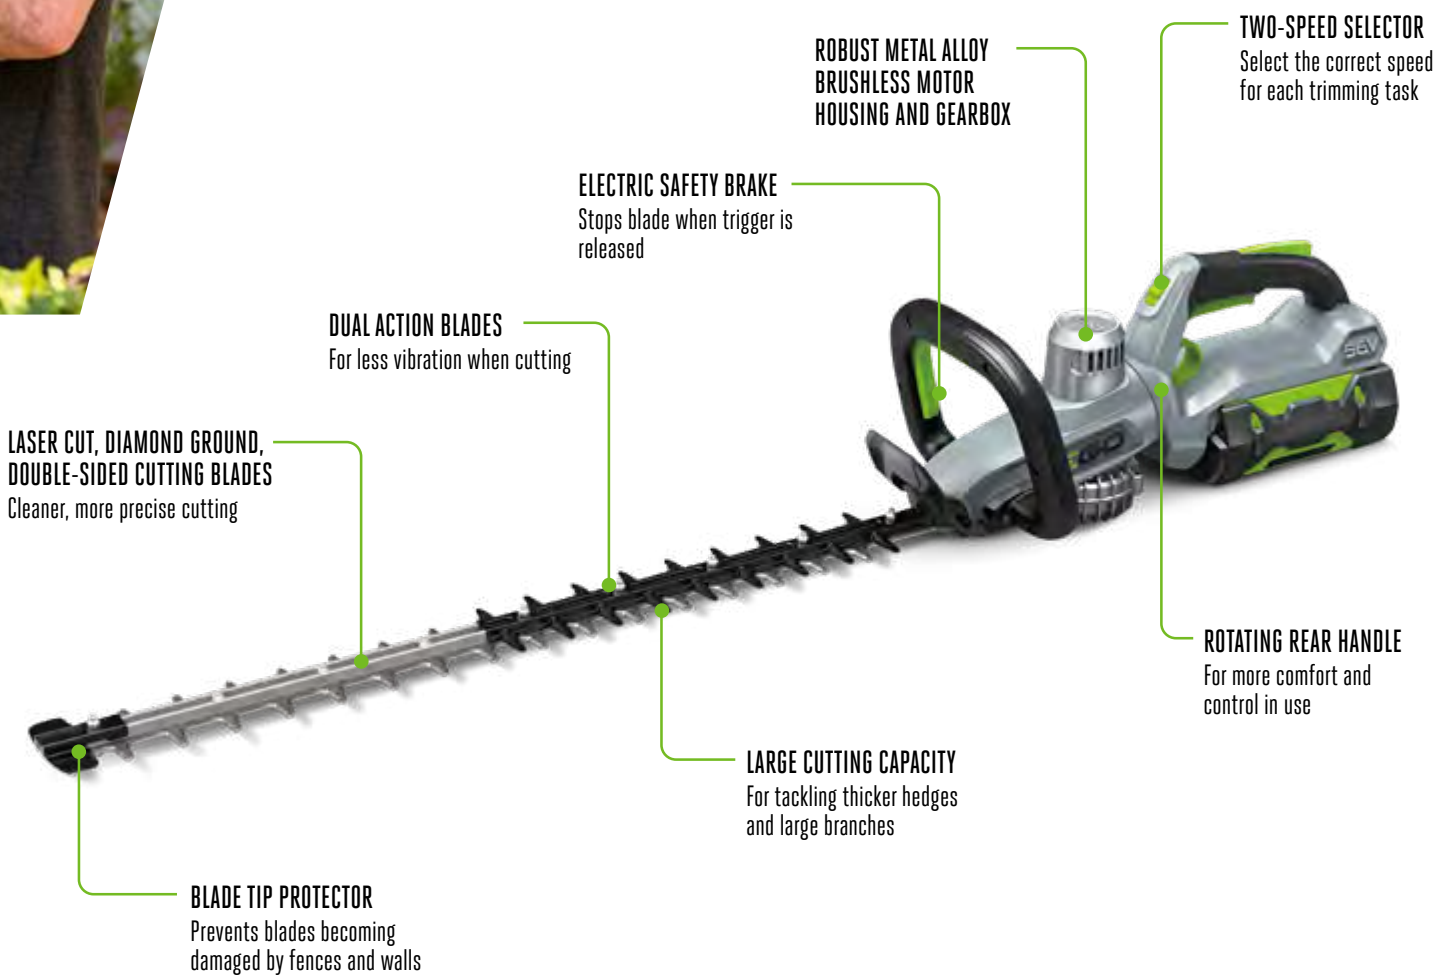

Please note: some features are not available on all models.