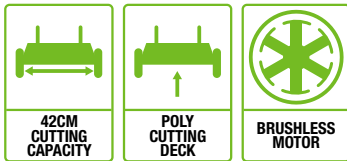

LM1703E - KIT
MOWER WITH 5.0Ah
BATTERY & CHARGER

42cm MOWER

With 42cm cutting capacity,
brushless motor and 55L collection bag