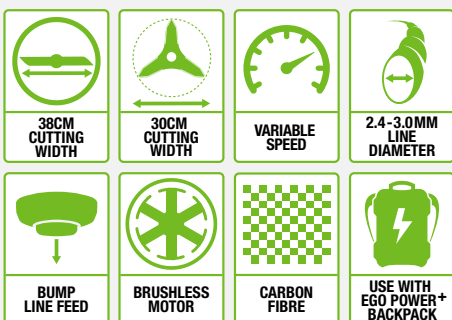

STX3800 COMMERCIAL LINE TRIMMER

Our new commercial line trimmer provides the same power and performance as petrol. Now with a quick adjustable handle, pair up with our commercial backpack battery BAX1501 for all-day power and comfort