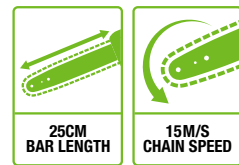

PSA1000
POLE SAW ATTACHMENT

10"/25cm guide bar and chain make cutting branches fast and efficient