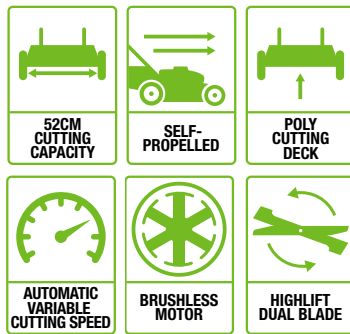

52cm SELF-PROPELLED MOWER

Self-propelled dual blade mower with a 52cm cutting capacity and 70L collection bag

SKIN CODE	LM2100E	LM2020E-SP	LM2130E-SP												
CUTTING CAPACITY	52cm	50cm	52cm Dual blade												
SELF-PROPELLED SPEED	No	0.6-1.4m/s (2.2-5.0km/h)	0.6-1.4m/s (2.2-5.0km/h)												
CUTTING DECK MATERIAL	Poly	Steel	Poly												
RUN TIME*	BATTERY SIZE					BATTERY SIZE					BATTERY SIZE				
	2.5Ah	5.0Ah	7.5Ah	10.0Ah	12.0Ah	2.5Ah	5.0Ah	7.5Ah	10.0Ah	12.0Ah	2.5Ah	5.0Ah	7.5Ah	10.0Ah	12.0Ah
	N/A	Up to 40 mins	Up to 60 mins	Up to 80 mins	Up to 100 mins	N/A	N/A	Up to 45 mins	Up to 60 mins	Up to 70 mins	N/A	Up to 32 mins	Up to 50 mins	Up to 65 mins	Up to 80 mins
CUTTING SPEED CONTROL	Automatic Variable Speed**					Automatic Variable Speed**					Automatic Variable Speed**				
NO LOAD SPEED	2, 800rpm					3, 150rpm					2, 700rpm				
CUT HEIGHT SETTINGS	28/38/52/64/80/94mm					25/35/50/65/80/95mm					25/32/40/51/64/77/90mm				
HANDLE HEIGHTS	Three - user adjustable					Three - user adjustable					Three - user adjustable				
REAR COLLECTION	70L					60L					70L				
FUNCTIONS	Mulch, collect					Mulch, collect, side discharge					Mulch, collect				
NOISE RATING (LwA)	89dB(A)					91dB(A)					93dB(A)				
VERTICAL STORAGE	Yes					Yes					Yes				
WEIGHT WITHOUT BATTERY	25kg					29.5kg					25.1kg				
MOTOR TYPE	Brushless					Brushless					Brushless				

*Run time may vary and depend on the battery used, charge level of battery, condition of grass, and user's operation technique.
**Automatic Variable Speed delivers optimal cutting speed to maximise battery run time whilst maintaining grass cutting performance.
*Kit includes charger and highlighted battery.