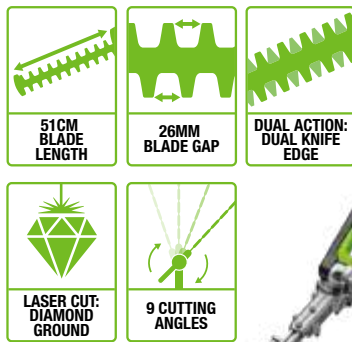

CULTIVATOR

The cultivator's teeth prepare soil prior to planting. Removing weeds and introducing air, it creates a loose bed, encouraging the growth of healthy plant life.

BRISTLE BRUSH

Make short work of sweeping hard surfaces with our easy-to-attach bristle brush. The 1.5mm bristles make it ideal for cleaning the toughest areas whilst protecting the operator from flying debris.

HTA2000
HEDGE TRIMMER ATTACHMENT

Laser cut, diamond ground blades and simple angle adjustment make this trimmer as precise as it is powerful

NEW FOR 2022

HTA2000S
SHORT HEDGE TRIMMER ATTACHMENT

With the same sharp blades and quick cutting action, this attachment makes short work of low, deep hedges.