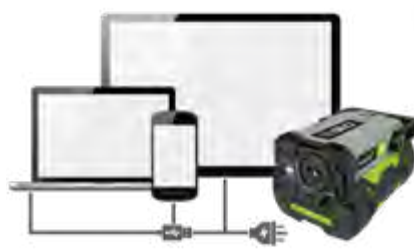

POWER TO CHARGE 40 PHONES

Recommend for use with the EGO 56V 7.5 Ah ARC Lithium battery

POWER TO CHARGE 11 LAPTOPS

Recommend for use with the EGO 56V 7.5 Ah ARC Lithium battery

POWERS 42" TV FOR 8 HOURS

Recommend for use with the EGO 56V 7.5 Ah ARC Lithium battery