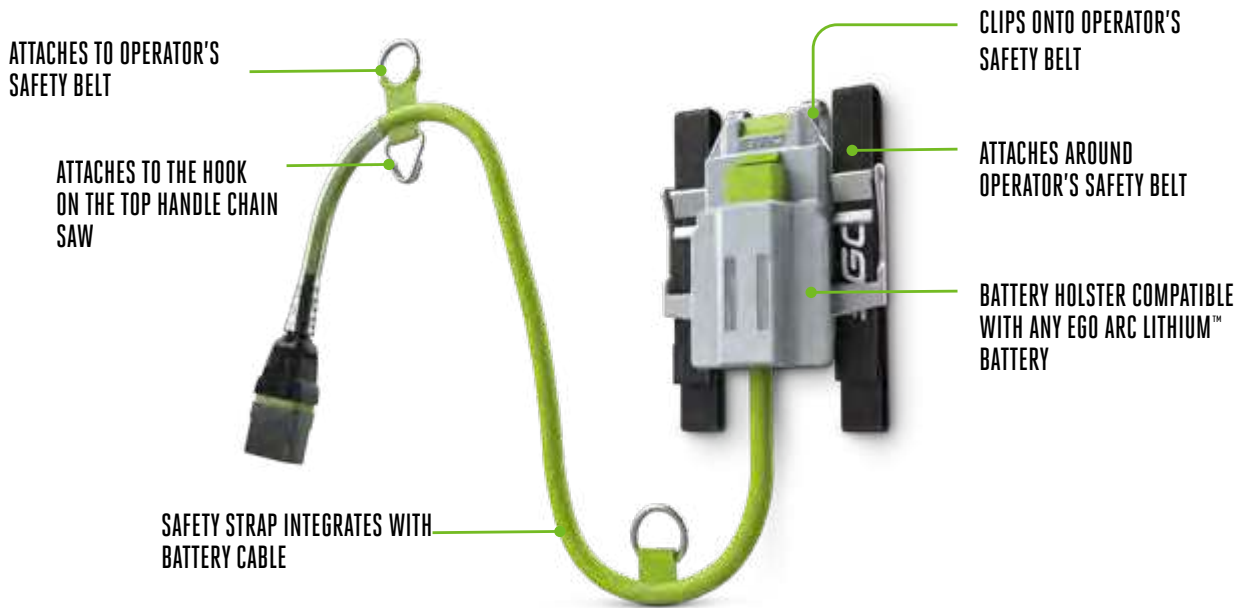

ABH3000
BATTERY HOLSTER, CABLE AND ARBORIST'S STRAP

The holster is designed to house the EGO ARC Lithium Battery which is perfectly matched for use with the EGO Power+ Top-handle CHAIN SAW, to deliver optimal torque and power for professional arborists. The safety-strap attachment integrates with the battery cable and belt or harness to keep you and your team safe in the trees.

SKIN CODE	ABH3000
CONNECTION METHOD	Quick plug-in and out for EGO Power+ commercial series tools. Adapter ADB1000 for all other EGO Power+ tools
CARRYING HANDLE	No - fixed to belt or harness
WEIGHT WITHOUT BATTERY	1.1kg