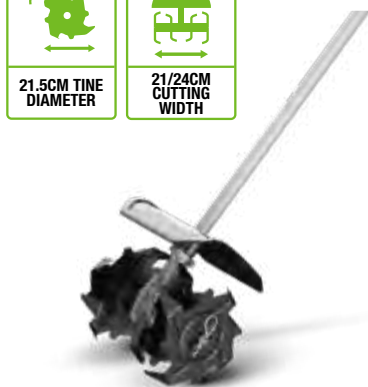

CTA9500 CULTIVATOR ATTACHMENT

The easier way to prepare soil for planting, the cultivator's rotating teeth remove weeds and aerate soil