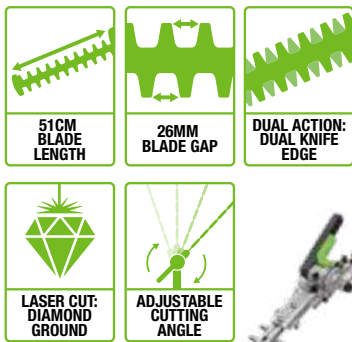

CULTIVATOR

The cultivator's teeth prepare soil prior to planting. Removing weeds and introducing air, it creates a loose bed, encouraging the growth of healthy plant life.

BRISTLE BRUSH

Make short work of sweeping hard surfaces with our easy-to-attach bristle brush. The 1.5mm bristles make it ideal for cleaning the toughest areas whilst protecting the operator from flying debris.

HTA2000
HEDGE TRIMMER ATTACHMENT

Laser cut, diamond ground blades and simple angle adjustment make this trimmer as precise as it is powerful

NEW FOR 2022

HTA2000S
SHORT HEDGE TRIMMER ATTACHMENT

With the same sharp blades and quick cutting action, this attachment makes short work of low, deep hedges.