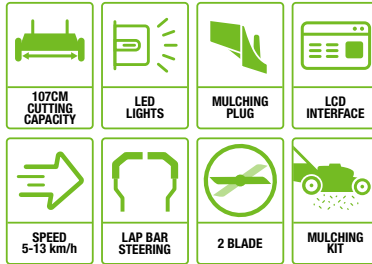

Z6 ZTR RIDING MOWER

Ideal for larger gardens, the Z6 corners with ease. Customise the ride with an LCD interface featuring 3 driving modes: Control, Standard and Sport, which can be accessed with the simple touch of a finger. Includes hydraulic seat for added comfort.