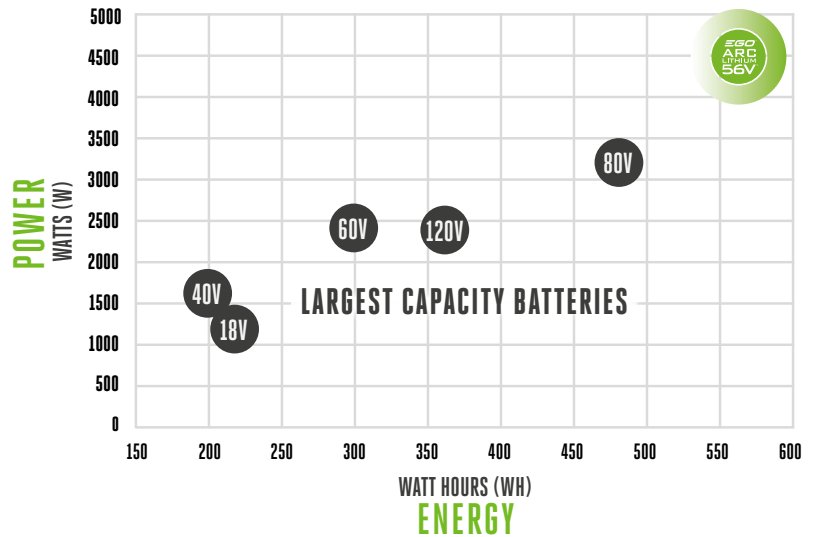

Fast recharge

All this clever thinking not only delivers the industry's highest energy capacity in a portable hand-held battery. It also means when it's time to recharge, the EGO Power+ 56V ARC Lithium battery is the quickest around.

**56V BATTERIES
DELIVER MORE
USABLE POWER
THAN ANY OTHER
HANDHELD BATTERY**

BATTERY PERFORMANCE OF CORDLESS PLATFORMS

56V
VOLTAGE
POTENTIAL TO
TRANSFER ENERGY

560 Wh
WATT HOURS (ENERGY)
POWER OUTPUT

10.0Ah
AMP HOURS (CAPACITY)
RUN TIME