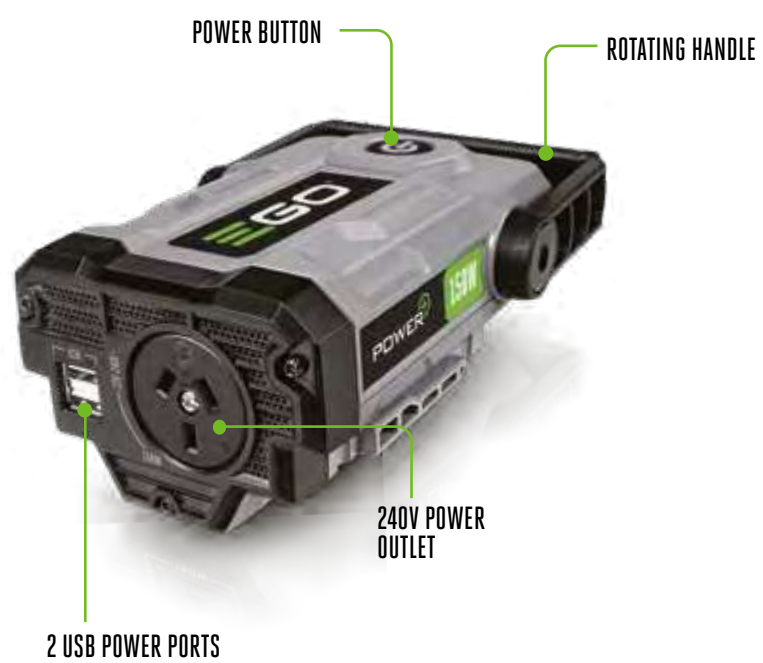

POWER TO CHARGE 40 PHONES

Recommend for use with the EGO 56V 7.5 Ah ARC Lithium battery

POWER TO CHARGE 11 LAPTOPS

Recommend for use with the EGO 56V 7.5 Ah ARC Lithium battery

POWERS 42" TV FOR 8 HOURS

Recommend for use with the EGO 56V 7.5 Ah ARC Lithium battery