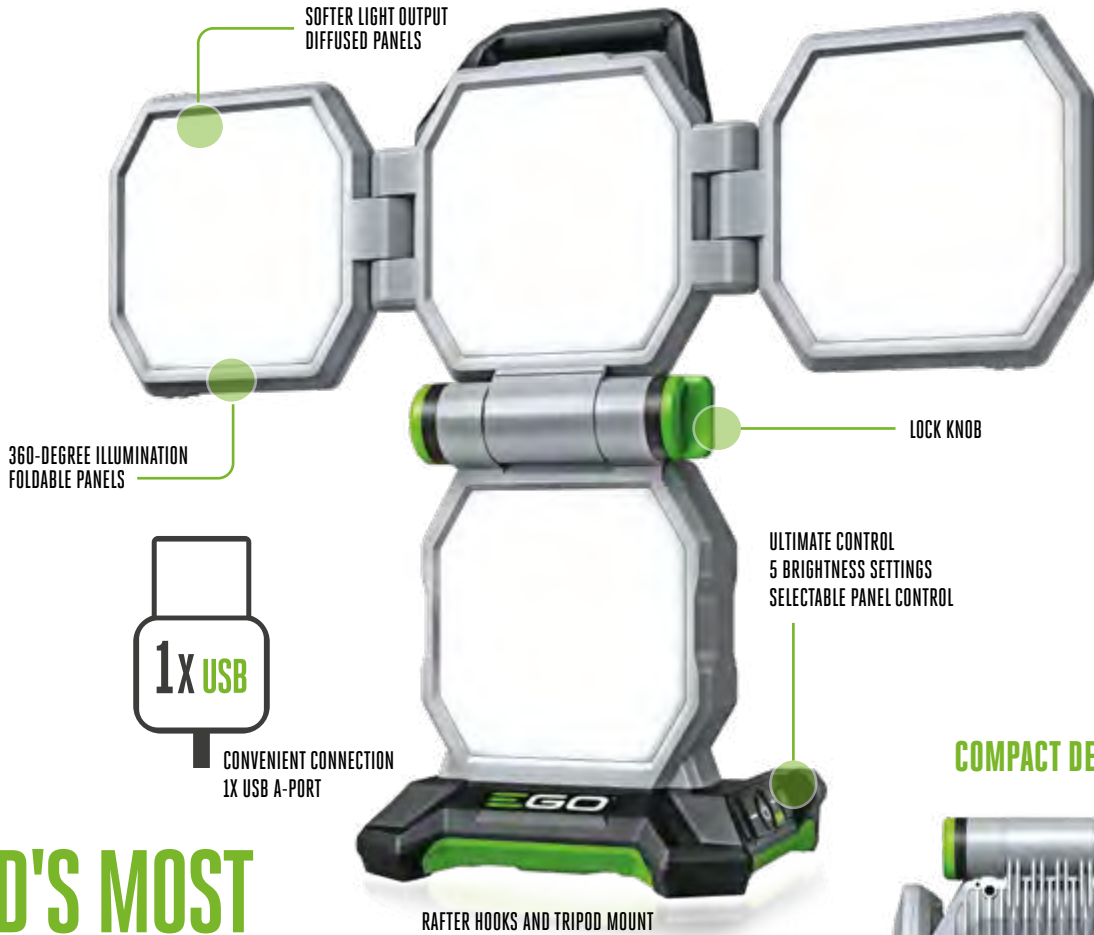

10,000
LUMENS
4,500K OF
NATURAL LIGHT

COMPACT DESIGN