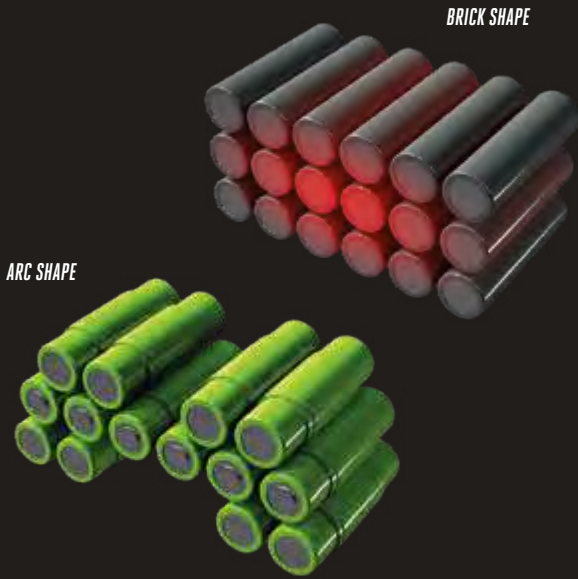

ARC LITHIUM 56V

Increased surface area

The ARC shaped battery has been carefully designed to optimise cooling and reduce overheating. Unlike "brick shaped" batteries, the individual battery cells are positioned adjacent to the external housing so heat can be easily transferred away from the cells.

Keep Cool™ Technology

It's not just the innovative ARC design that helps prevent overheating. The battery has another clever way to keep cool. Each and every cell is surrounded by our unique Keep Cool™ phase change material that absorbs heat energy and keeps individual cells at their optimum temperature for longer run times.