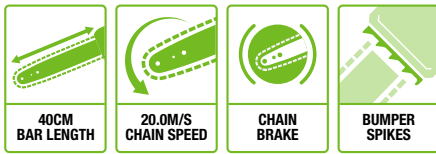

40cm CHAIN SAW

An outstanding combination of high torque and chain speed-perfect for easily cutting through branches and medium-sized logs up to 40cm in width.

BONUS 35CM GUIDE BAR AND SAW CHAIN INCLUDED