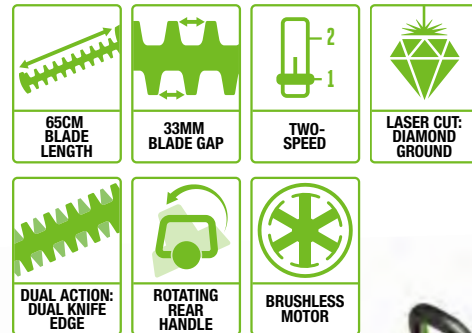

65cm HEDGE TRIMMER

Two-speed 65cm blade length, 33mm blade gap with
double-sided knife-edge cutting action and rotating
rear handle for comfort and control