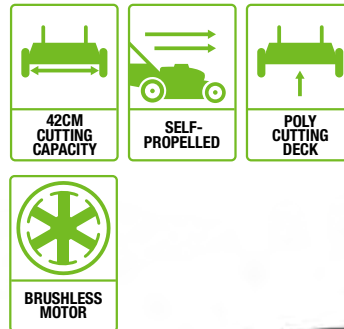

LM1704E-SP- KIT
MOWER WITH 5.0Ah
BATTERY & CHARGER

42cm SELF-PROPELLED MOWER

Self-propelled mower with a 42cm cutting capacity,
brushless motor and 55L collection bag