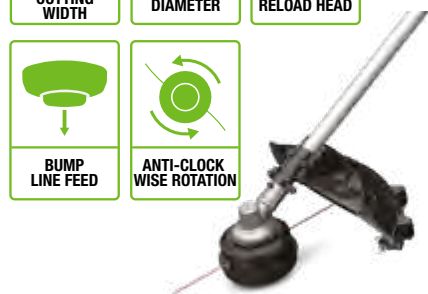

STA1500
LINE TRIMMER ATTACHMENT

This attachment is packed with features to save you time and help you work safely, quickly and efficiently