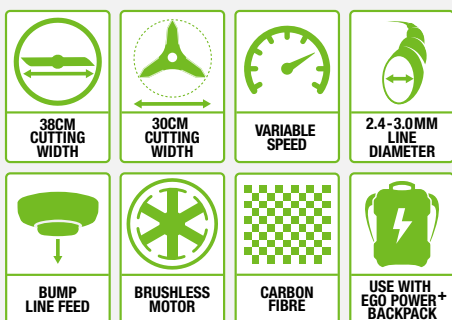

BCX3800 COMMERCIAL LINE TRIMMER / BRUSHCUTTER

Leave the fuss and fumes of petrol behind with this powerful, pro-standard tool. Pair up with our commercial backpack battery BAX1501 for all-day power and comfort