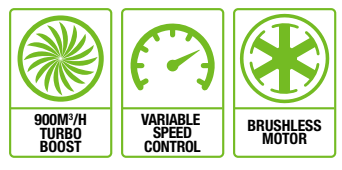

ARC LITHIUM 56V

5 YEAR TOOL Warranty
3 YEAR BATTERY Warranty

LB5300E - SKIN BLOWER ONLY
LB5302E - KIT BLOWER WITH 2.5Ah BATTERY & CHARGER

BLOWER
Variable speed setting, large blower tube, up to 900m³/h output in Turbo Boost mode