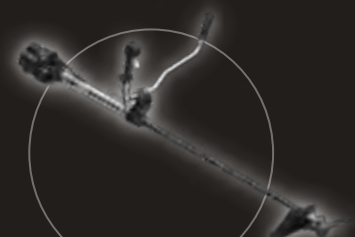

HEDGE TRIMMER

EGO POWER[®] COMMERCIAL LINE TRIMMER

EGO POWER[®] COMMERCIAL BLOWER

EGO POWER[®] COMMERCIAL BRUSHCUTTER

BETTER FOR YOU, YOUR WALLET AND THE ENVIRONMENT

See just how well our tools compare

Our industry-leading 56V ARC Lithium battery technology offers a new level of performance, giving you the power you need to keep working hard until the job's done. With impressive run times and fast recharge, there is no need to purchase or store highly flammable fuel, instead, you get the freedom to work emission-free. For total flexibility, all of EGO's 56V ARC Lithium batteries fit every tool in the EGO Power+ 56V range. Just click in the battery and you're ready to go. When you try this revolutionary cordless system you'll never look back.