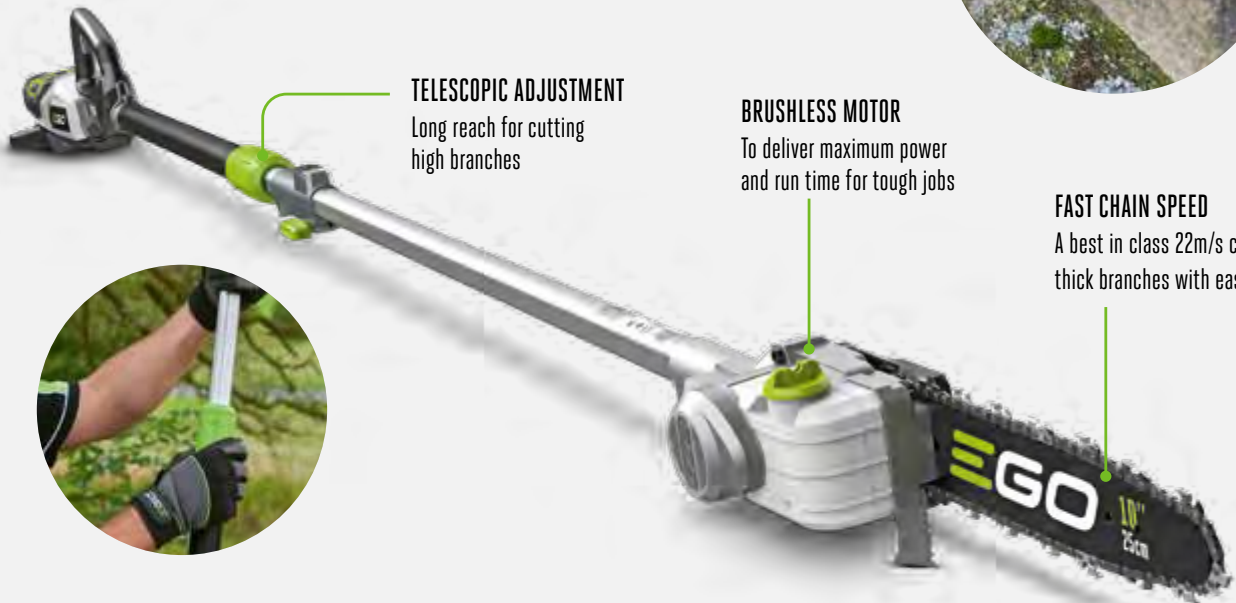

PPX1000

COMMERCIAL TELESCOPIC POLE

Use with the EGO Power+ Commercial Pole Saw and Hedge Trimmer attachments*, and with any of EGO's 56V ARC Lithium batteries. Extends up to 4m** in length to easily reach high branches and hedges, and ideal for low hedges when set to a shorter extension.

AVAILABLE AS KIT ONLY, NOT AVAILABLE SEPERATELY

**POWER+ COMMERCIAL
TELESCOPIC POLE SAW**

TELESCOPIC ADJUSTMENT
Long reach for cutting high branches

BRUSHLESS MOTOR
To deliver maximum power and run time for tough jobs