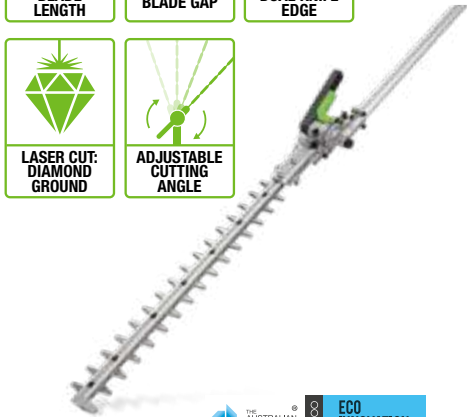

CULTIVATOR

The cultivator's teeth prepare soil prior to planting. Removing weeds and introducing air, it creates a loose bed, encouraging the growth of healthy plant life.

BRISTLE BRUSH

Make short work of sweeping hard surfaces with our easy-to-attach bristle brush. The 1.5mm bristles make it ideal for cleaning the toughest areas whilst protecting the operator from flying debris.

HTA2000
HEDGE TRIMMER ATTACHMENT

Laser cut, diamond ground blades and simple angle adjustment make this trimmer as precise as it is powerful

NEW FOR 2022

HTA2000S
SHORT HEDGE TRIMMER ATTACHMENT

With the same sharp blades and quick cutting action, this attachment makes short work of low, deep hedges.