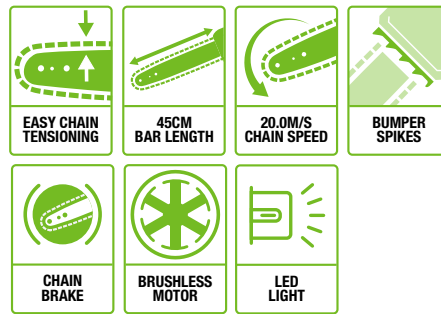

45cm CHAIN SAW

Featuring a 45cm bar length and 20.0m/s chain speed and Easy Chain Tensioning

SKIN CODE	CS1610E					CS1800E				
BLADE LENGTH	40cm					45cm				
CHAIN SPEED	20m/s					20m/s				
RUN TIME*	BATTERY SIZE					BATTERY SIZE				
	2.5Ah*	5.0Ah	7.5Ah	10.0Ah	12.0Ah	2.5Ah	5.0Ah*	7.5Ah	10.0Ah	12.0Ah
	Up to 130 cuts	Up to 300 cuts	Up to 450 cuts	Up to 600 cuts	Up to 660 cuts	Up to 130 cuts	Up to 300 cuts	Up to 450 cuts	Up to 600 cuts	Up to 660 cuts
CHAIN BAR	AG1600 and AG1400					AG1800				
CHAIN TYPE	AC1600 and AC1400					AC1800				
OIL RESERVOIR	150ml					200ml				
CHAIN OIL	Automatic					Automatic				
CHAIN BRAKE	Yes					Yes				
NOISE RATING (LwA)	103dB(A)					105dB(A)				
CHAIN TENSIONING	Tool free					Tool free				
WEIGHT WITHOUT BATTERY	3.9kg					4.47kg				
MOTOR TYPE	Brushless					Brushless				

*Run time may vary and depend on the battery used, charge level of battery and user's operation technique. Based on 100mm x 100mm cuts of pine wood.
*Kit includes charger and highlighted battery.