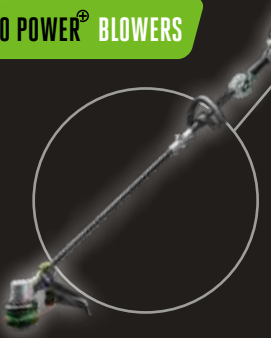

EGO POWER⁺ LINE TRIMMERS & BRUSHCUTTERS