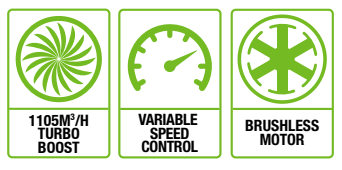

LB6500E - SKIN BLOWER ONLY
LB6504E - KIT BLOWER WITH 5.0Ah BATTERY & RAPID CHARGER

BLOWER
Variable speed setting, large blower tube, up to 1105m³/h output in Turbo Boost mode

FLAT AND SPREAD NOZZLE ATTACHMENTS

LB7650E - SKIN BLOWER ONLY
LB7654E-2 - KIT BLOWER WITH 2x5.0Ah BATTERY & RAPID CHARGER

BLOWER
Variable speed thumb selector for added airflow control with single handed use, 1,300m³/h output in Turbo Boost – by far the industry's most powerful handheld blower, outperforms even the leading petrol-powered blowers.