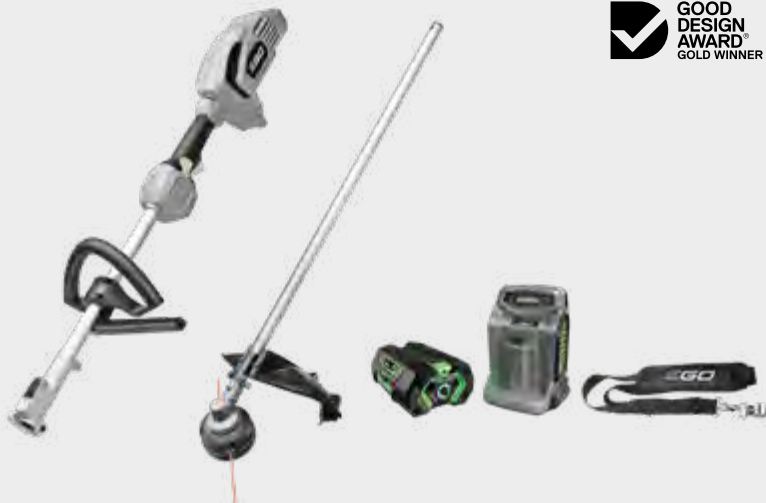

MST1504E
MULTI-TOOL KIT

MULTI-TOOL LINE TRIMMER KIT

Includes:

- PH1400E - Power Head
- STA1500 - Line Trimmer Attachment
- BA2800T - 5.0Ah Battery
- CH5500E - Rapid Charger
- AP1500 - Single-shoulder Harness