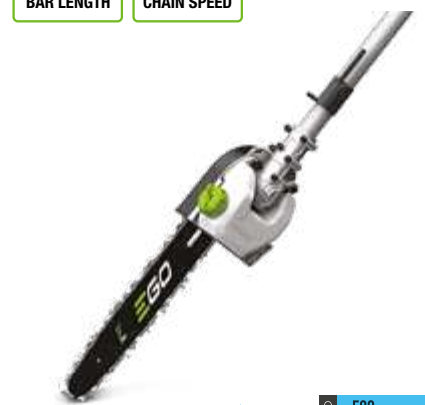

PSA1000
POLE SAW ATTACHMENT

10"/25cm guide bar and chain make cutting branches fast and efficient