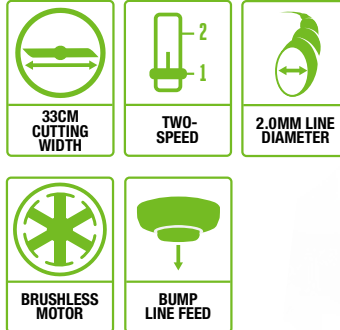

STEP 1
Thread the line

STEP 2
Press the Powerload™
button to load line

POWER+ LINE TRIMMER

ST1300E - SKIN
LINE TRIMMER ONLY

ST1302E - KIT
LINE TRIMMER WITH 2.5Ah
BATTERY & CHARGER

33cm LINE TRIMMER

Two-speed, 33cm cutting swath with bump head line feed and easy line replacement