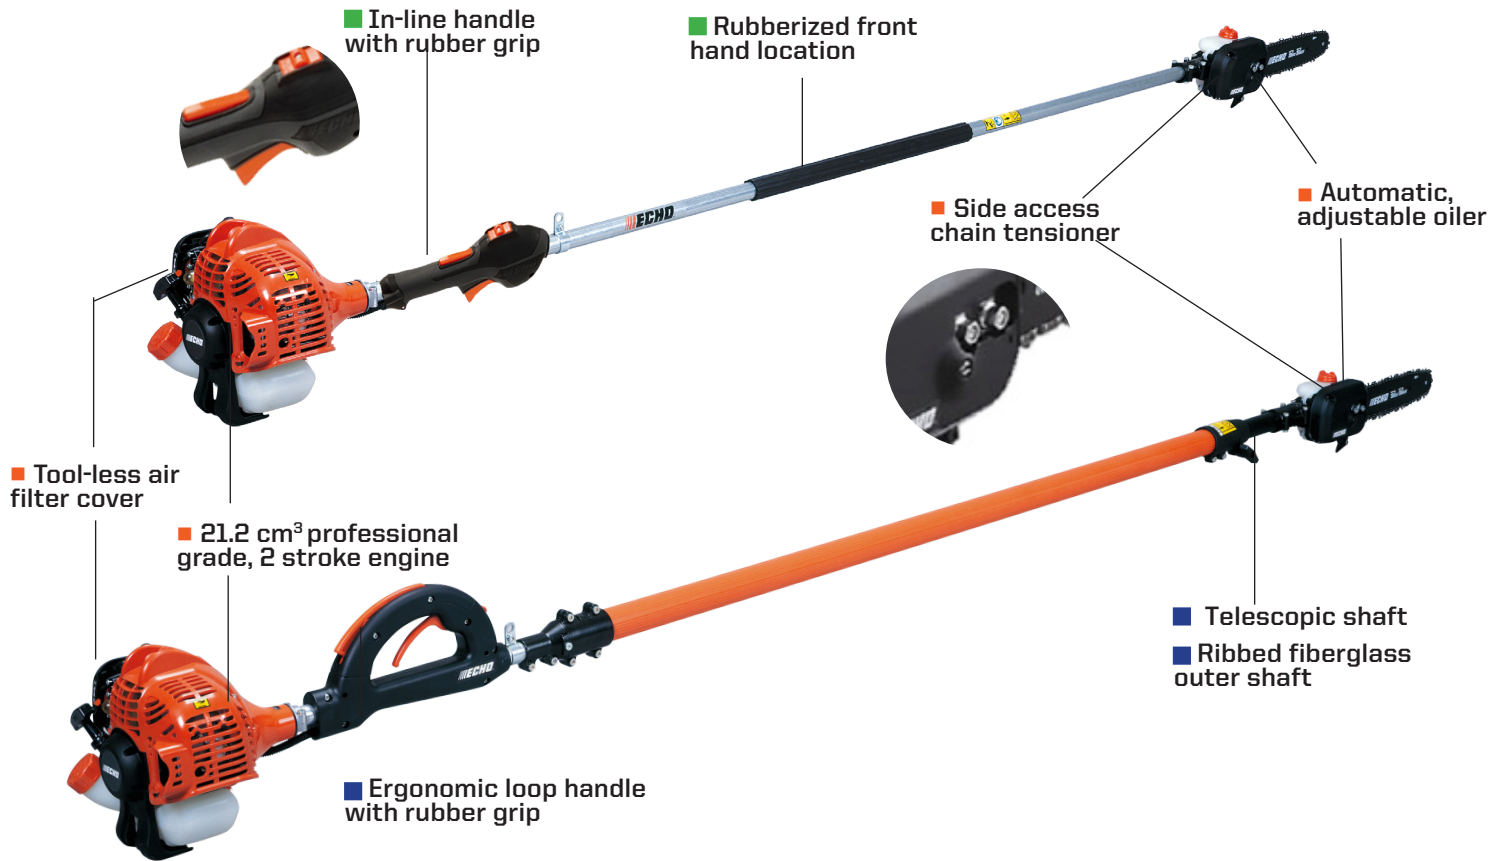

ECHO

PPF-236ES/PPT-236ES

21.2 cm³ POWER PRUNER SERIES

- 8% MORE POWER
- IMPROVED ACCELERATION

YNPN-15-0403E

FEATURES AND BENEFITS

POWER PRUNERS

- 21.2 cm³ professional grade, 2 stroke engine with 8% more power for better acceleration
- Tool-less air filter cover for easy access
- Purge bulb for easy starting
- Automatic, adjustable oiler to match cutting conditions
- Side access chain tensioner for quick chain adjustments
- ES-Start for reduced effort starting

- In-line handle with rubber grip for comfort
- Rubberized front hand location for comfort and vibration reduction
- Ribbed fiberglass outer shaft for rigidity and control
- Ergonomic loop handle with rubber grip for comfort and handling
- Overall length extends from 2670mm to 3670mm

PPF-236ES/PPT-236ES SPECIFICATIONS

Model	Engine Displacement (cm ³)	Dry Weight* ¹ (kg)	Output (kW)	Fuel Tank Capacity (L)	Oil Tank Capacity (L)	Guide Bar Length (cm)	Saw Chain Pitch (inch)	Gauge (inch)	Extension Attachment* ²
PPF-236ES	21.2	5.7	0.71	0.44	0.20	25	0.050	3/8	3' extension
PPT-236ES		7.7							4' extension